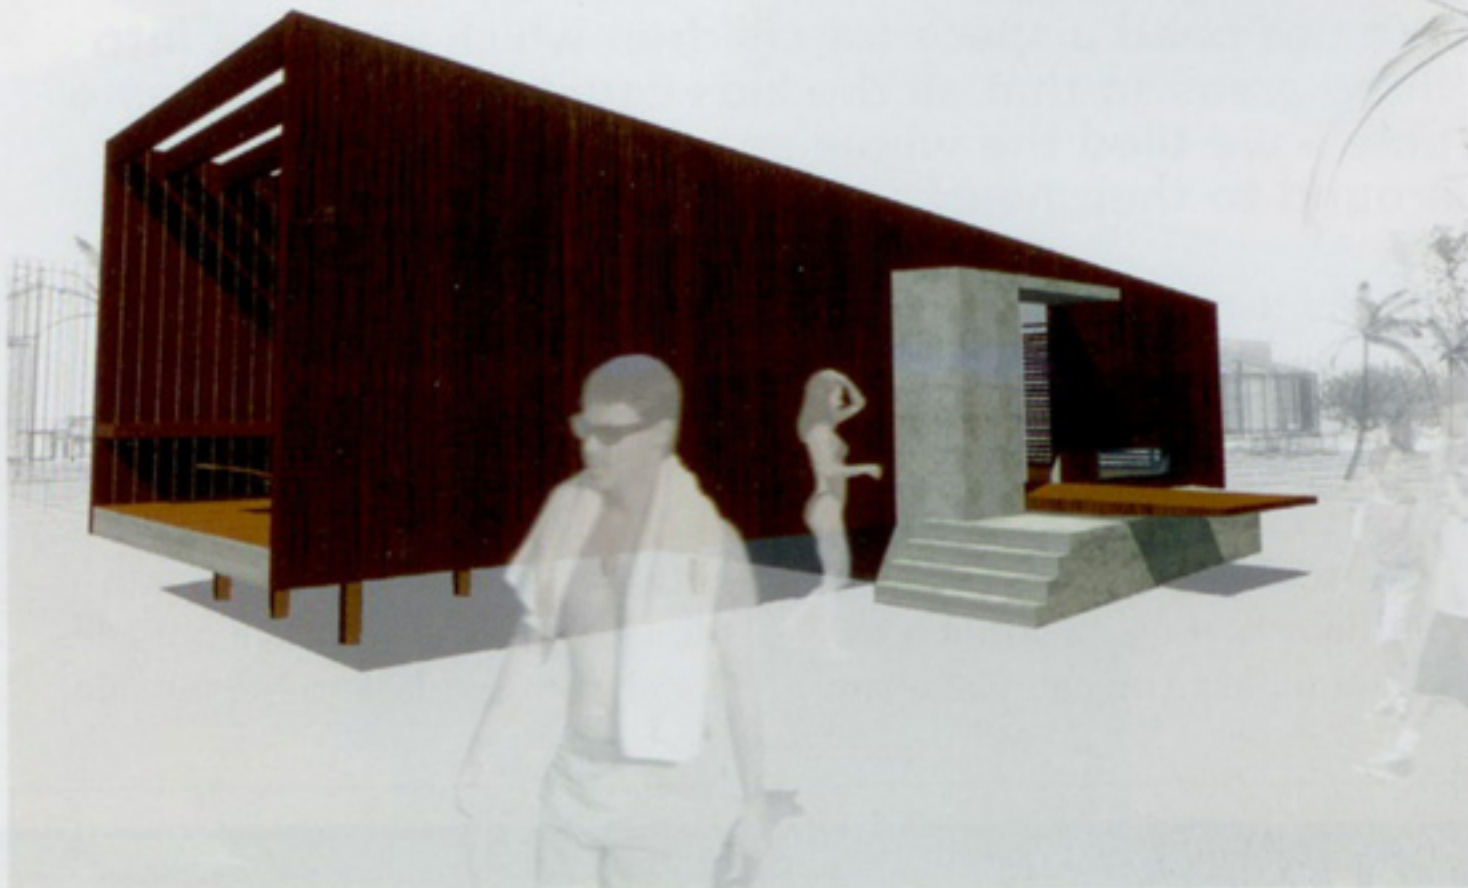

DESIGN

Tropical idyll

Melbourne architectural firm, BURO-designed club and resort developments in Krabi, Thailand, that will open in January, 2007 will be built from natural materials and designed along a contemporary, modernist theme.

The new resort will comprise 12 self-contained, three-bedroom villas enclosed within traditional tropical garden walls that feature traditional sunken baths, and the choice of both indoor and outdoor tropical showers.

For more information visit www.buroarchitects.com.au

Artist's drawing of a villa – each of which will feature sunken baths and indoor and outdoor showers.